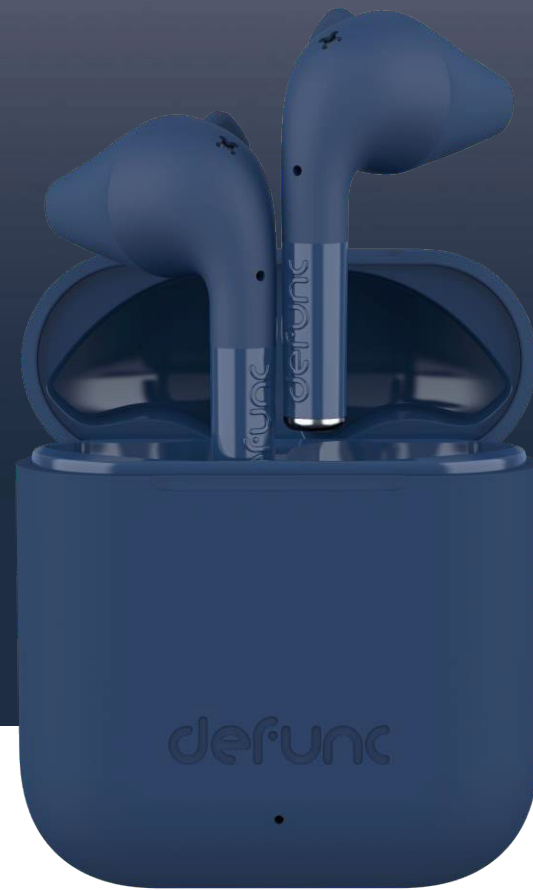

## Want to truly find your perfect earbud fit?

Then Defunc TRUE GO SLIM is for you. Featuring our world-unique, consumer insight-based MultiTip™ design, these earbuds combine most-liked music, sports and communication functions for better sound, secure fit and comfort. Add touch control, fast charging, IPX4 water and sweat resistance and extra sport wings, and you've got all-round audio in a sleeker, slimmer design.

# TRUE GO SLIM

PERFECT EARBUD FIT

# TRUE GO SLIM

WORLD UNIQUE MULTITIP™ DESIGN

ERGONOMIC  
MULTITIP™  
DESIGN

13 MM DRIVER

IPX4 WATER  
RESISTANCE

22 H  
PLAYTIME

 **Bluetooth**  
version: 5.2

- Transmission frequency: 2.402-2.480 GHz
- Earbud battery: 30 mAh
- Charging case: 400 mAh Fast Charge
- Earbud recharges in charging case: 4-5 times
- Active playtime (with 70% volume): ≈ 5 h
- Total playtime: 22 h
- Standby time: ≈ 60 h
- Charging time: ≈ 2 h
- Case charging time: ≈ 1 h
- Speaker dimension: 13 mm  $25 \Omega \pm 15\%$
- Speaker sensitivity:  $127 \pm 1.5$  dB, at 1 kHz
- Charging means: USB-C
- Power supply bin voltage: 5 V
- Transmission frequency: 20 Hz-20 kHz
- Codec: SBC
- Rated power for earbuds: 3 mW
- Rated power for charging case: 1.75 W
- Frequency range: 2402~2480 MHz
- Net weight: ≈ 42 g

# TRUE GO SLIM

PACKAGING