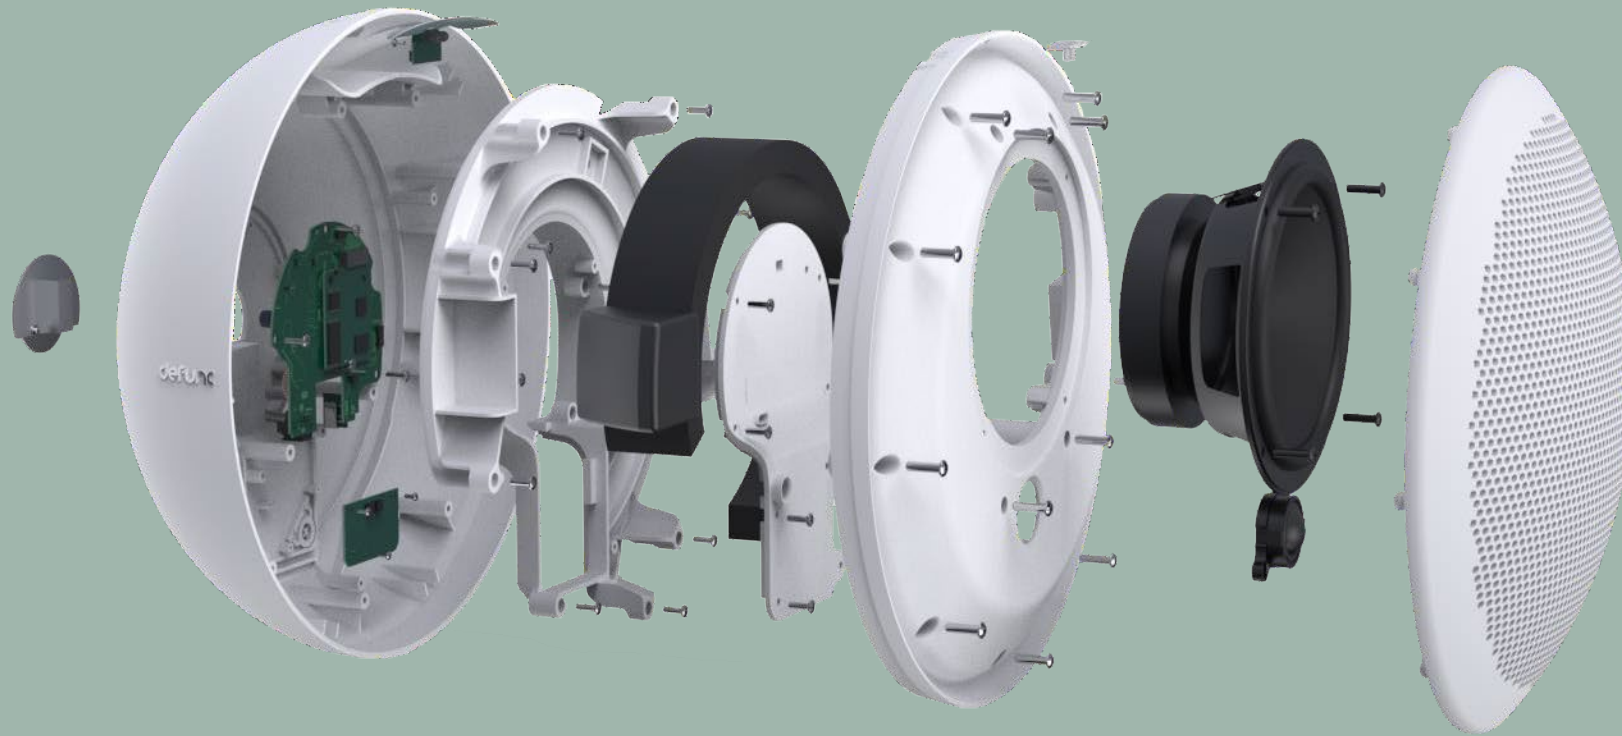

DEFUNC HOME
sound to match your style

DEFUNC HOME

MULTIROOM WI-FI SPEAKER

Every detail of the HOME multiroom Wi-Fi speaker has been designed for smooth sound integration with the details of an authentic home environment. Created together with Swedish top audio engineer and acoustics expert Henrik Isaksson, the speaker's carefully calibrated components do all music genres and audio types justice.

Defunc HOME SMALL

- Colors: black and white
- Stand: Silver
- Height: 200 mm
- Width: 200 mm
- Depth: 101 mm
- Weight: ≈1.6 kg
- Amplifier output power: 40 W
- Tweeter: 0.75"
- Woofer: 4"
- Frequency range: 50-20.000 Hz
- Power supply: 60 VA (W)
- Recommended room size: 5-30 m²

Defunc HOME LARGE

- Colors: black and white
- Stand: Brass
- Height: 300 mm
- Width: 300 mm
- Depth: 150 mm
- Weight: ≈3.9 kg
- Amplifier output power: 100 W
- Tweeter: 0.75"
- Woofer: 6"
- Frequency range: 30-20.000 Hz
- Power supply: 144 VA (W)
- Recommended room size: 10-80 m²

HOME combines inner and outer engineering beauty. The speaker's elements give clean, crisp treble finely balanced with real bass. Its curved contour gives a spherical sound wave dispersion, letting you move around freely in a room without interfering with the audio. All in a compact, gracious shell.